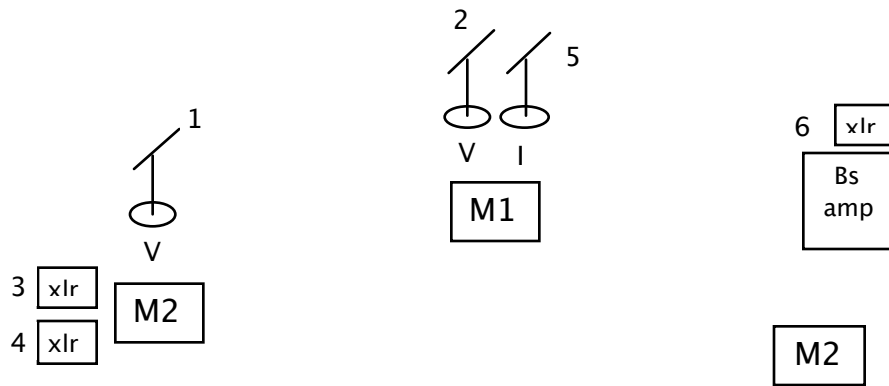

SOL Y CANTO
Stage Plot
Trio w/bass

TRACK LIST:

1. Guitar vocal (Brian)
2. Lead vocal (Rosi)
3. Guitar xlr (pickup)
4. Guitar xlr (internal mic)
5. Bongos
6. Bass XLR